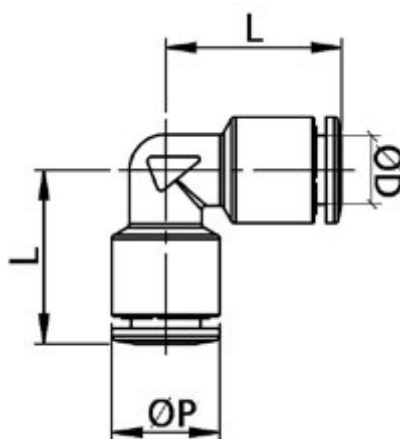

Data Sheet

Article number: 589OTRUL0600

Description: Straight connector Ø6

Type: OTRUC0600, Nickel plated brass

Measures

= 6

= 12

= 19.5

Weight = 14